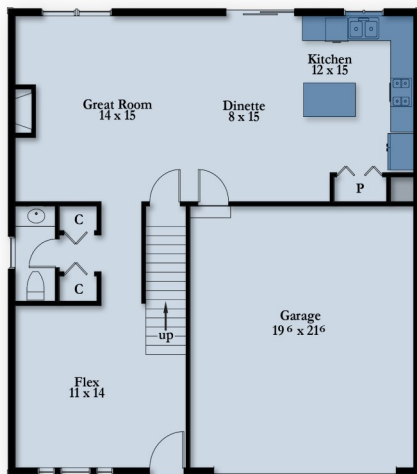

Located at 6 Old Oak Court (lot #74)

One-of-a-kind Vanderbilt model sporting a weather proof package portal for safe & secure home deliveries.

1,788 sq. ft. of living space / 3 Bedrooms / 2 full & 1 half bathroom