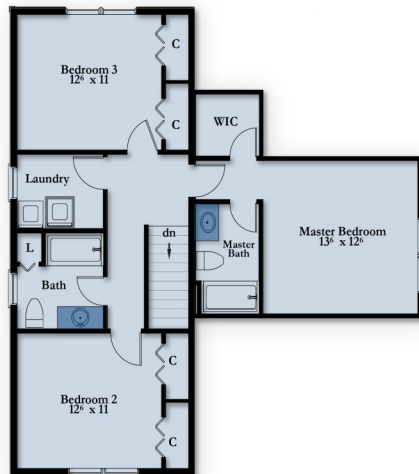

Located at 6 Old Oak Court (lot #74)

One-of-a-kind Vanderbilt model sporting a weather proof package portal for safe & secure home deliveries.

1,788 sq. ft. of living space / 3 Bedrooms / 2 full & 1 half bathroom