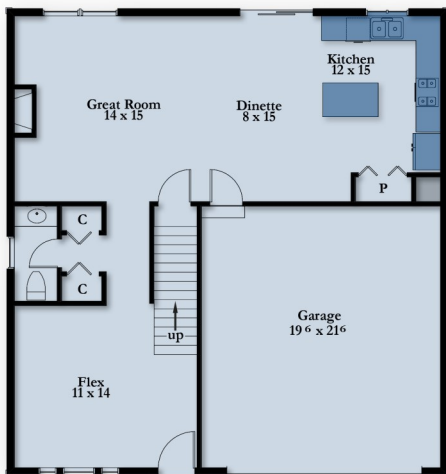

PUT AN END TO YOUR HOME DELIVERY PACKAGE WORRY!

Safe
Secure
Weather-proof

Keyless
delivery
access

Quick Delivery Vanderbilt model - with a few extra bells & whistles...including a "Package Portal" available now for \$404,100. Located at 6 Old Oak Court (lot #74)

1,788 sq. ft. of living space / 3 Bedrooms / 2 full & 1 half bathroom

One-of-a-kind Vanderbilt model sporting a weather proof package portal for safe & secure home deliveries.

HillCrestCT.com ♦ [f/HillCrestSouthingtonCT](https://www.facebook.com/HillCrestSouthingtonCT)